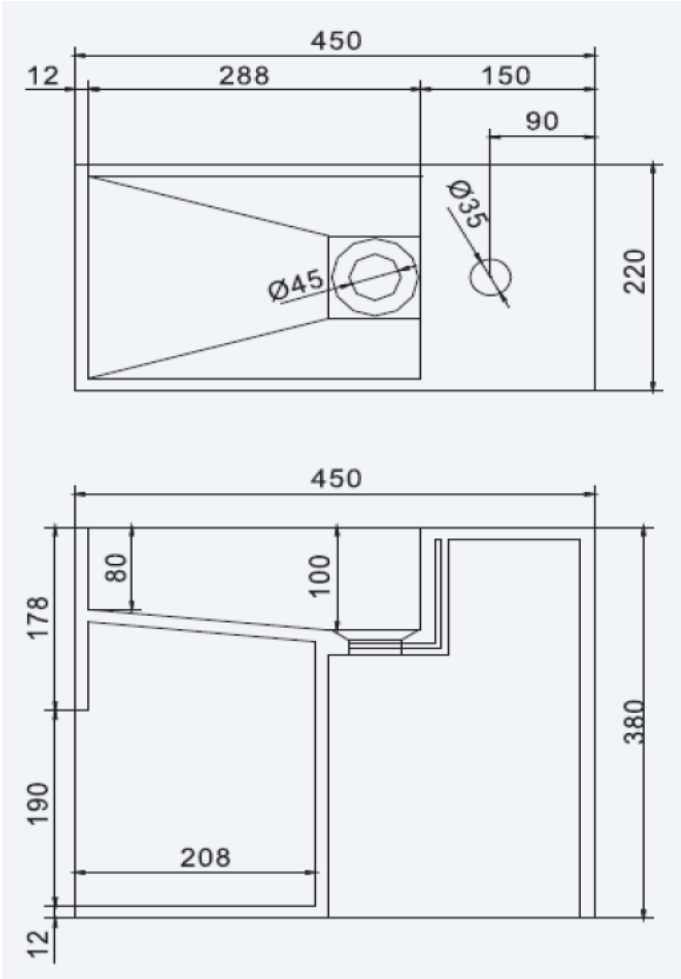

SOLIDWASH PS-ID280173

SOLID SURFACE SMALL WALL HUNG VANITY

SOLIDWASH PS-ID 280173 18 "x 9 "x 15 " - 42 LBS
WHITE MATT
WITH O/FLOW HOLE & SMALL SHELF. (L OR R)
1 FAUCET HOLE.
POP UP & P-TRAP NOT INCLUDED.
MOUNTING HARDWARE INCLUDED.